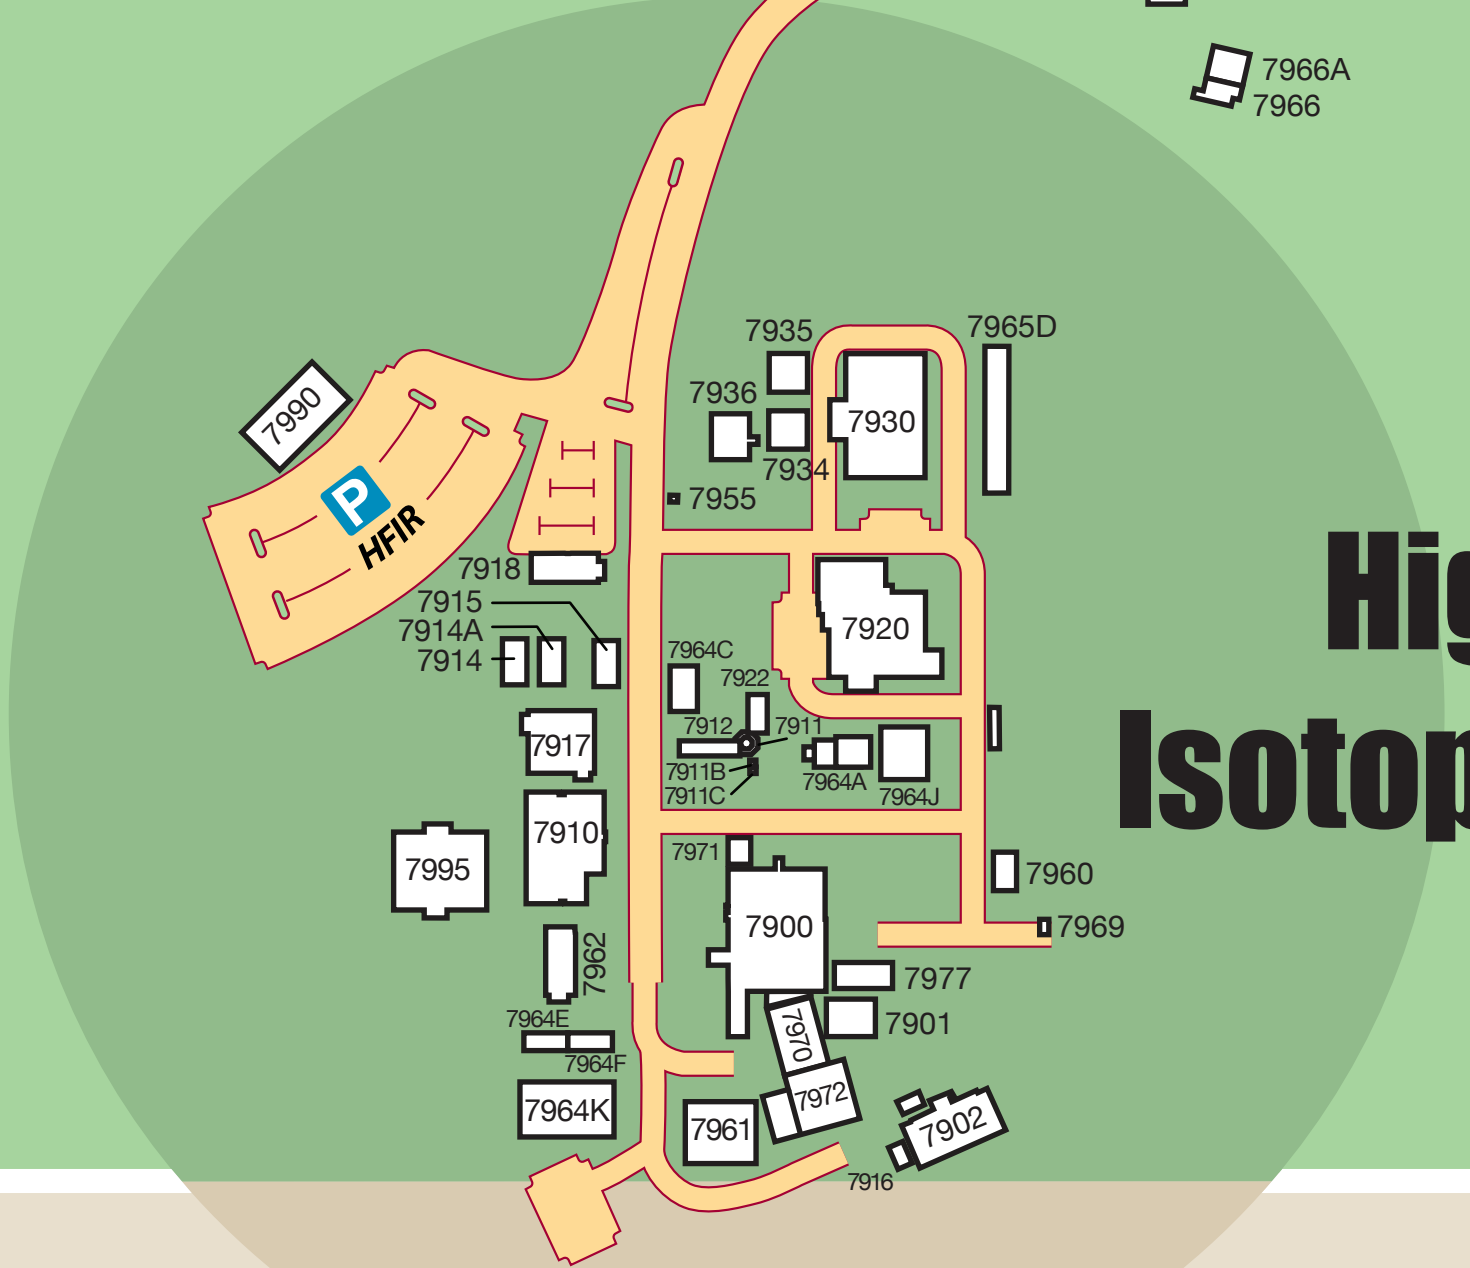

Reservation

Spallation Neutron Source

High Flux Isotope Reactor

Energy Systems Test Complex

- Visitor Center
- Parking
- Cafeteria
- Medical

Distances to outlying areas are not to scale