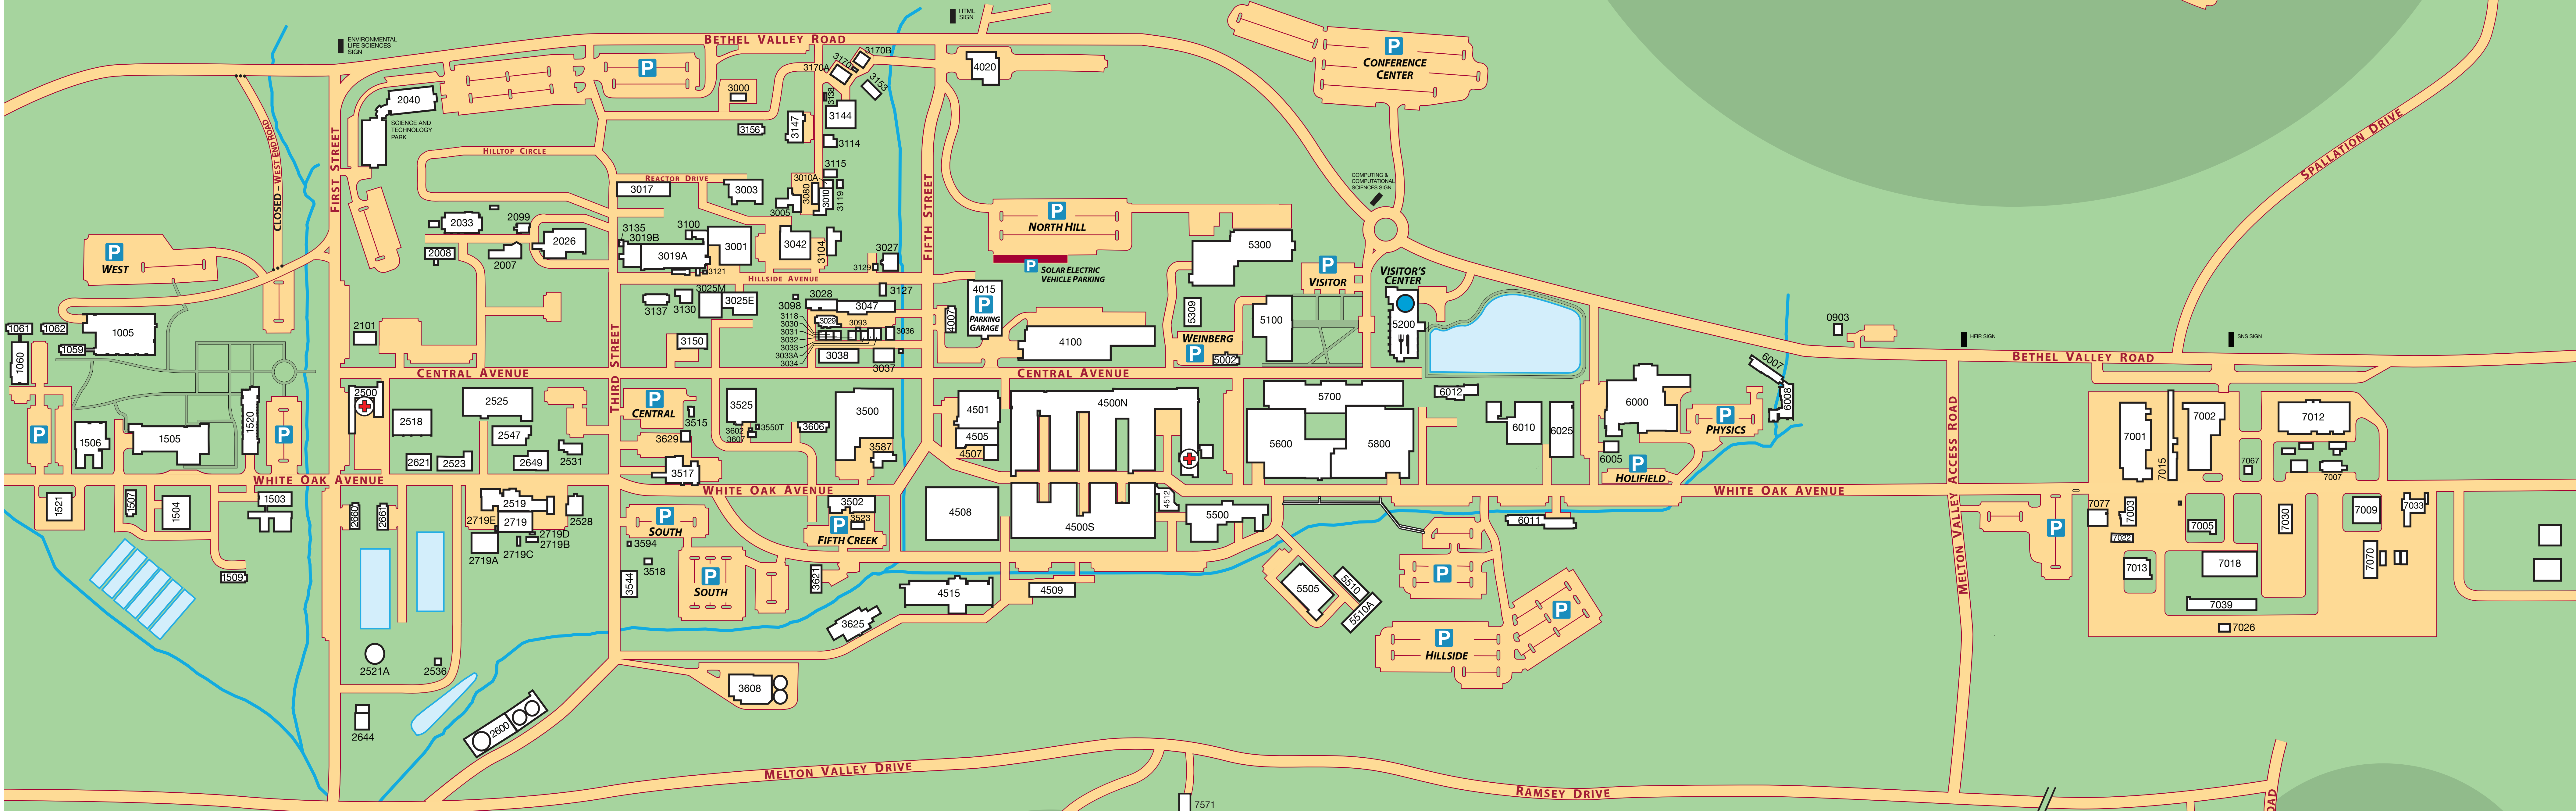

Reservation

Spallation Neutron Source

High Flux Isotope Reactor

Energy Systems Test Complex

- Visitor Center
- Parking
- Cafeteria
- Medical

Distances to outlying areas are not to scale